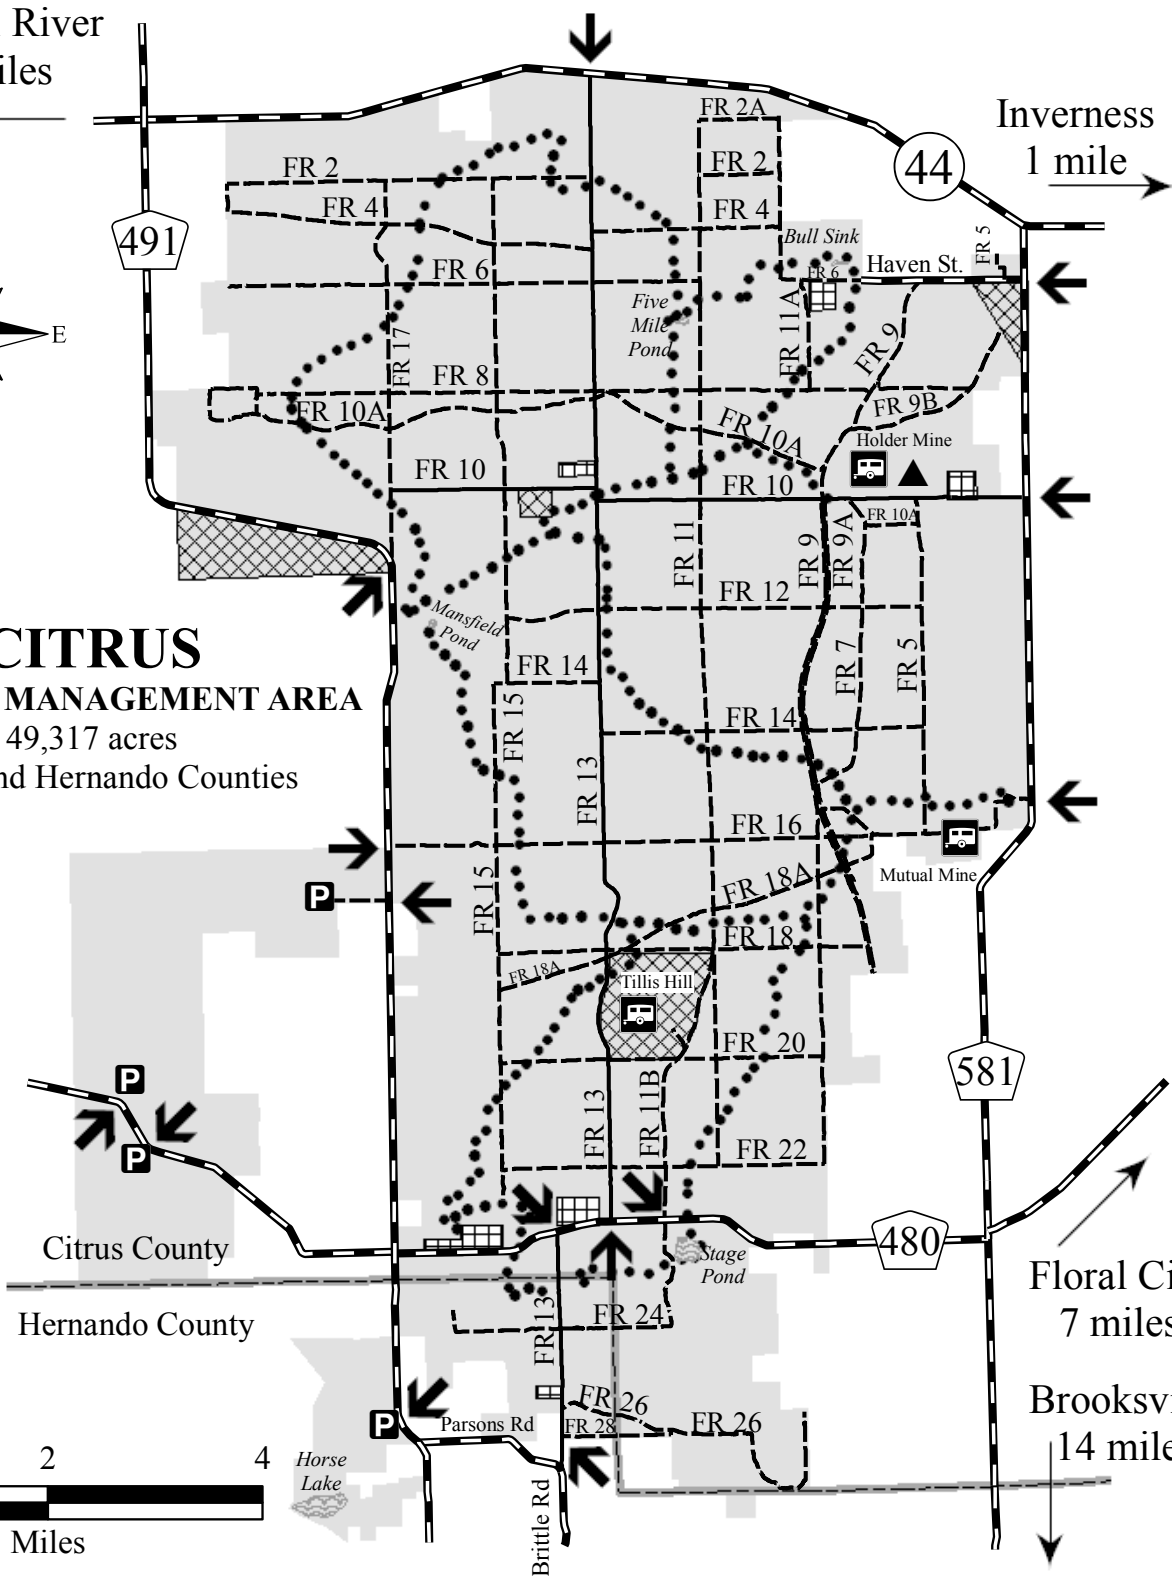

Crystal River
8 miles

Inverness
1 mile

491

44

CITRUS WILDLIFE MANAGEMENT AREA

49,317 acres
Citrus and Hernando Counties

Legend			
	Management Area		Private Property
	Designated Entrance		Closed to Hunting
	Check Station		Parking Area
	Hiking Trail		Unimproved Road
	Paved Road		Improved Road
	County Boundary		