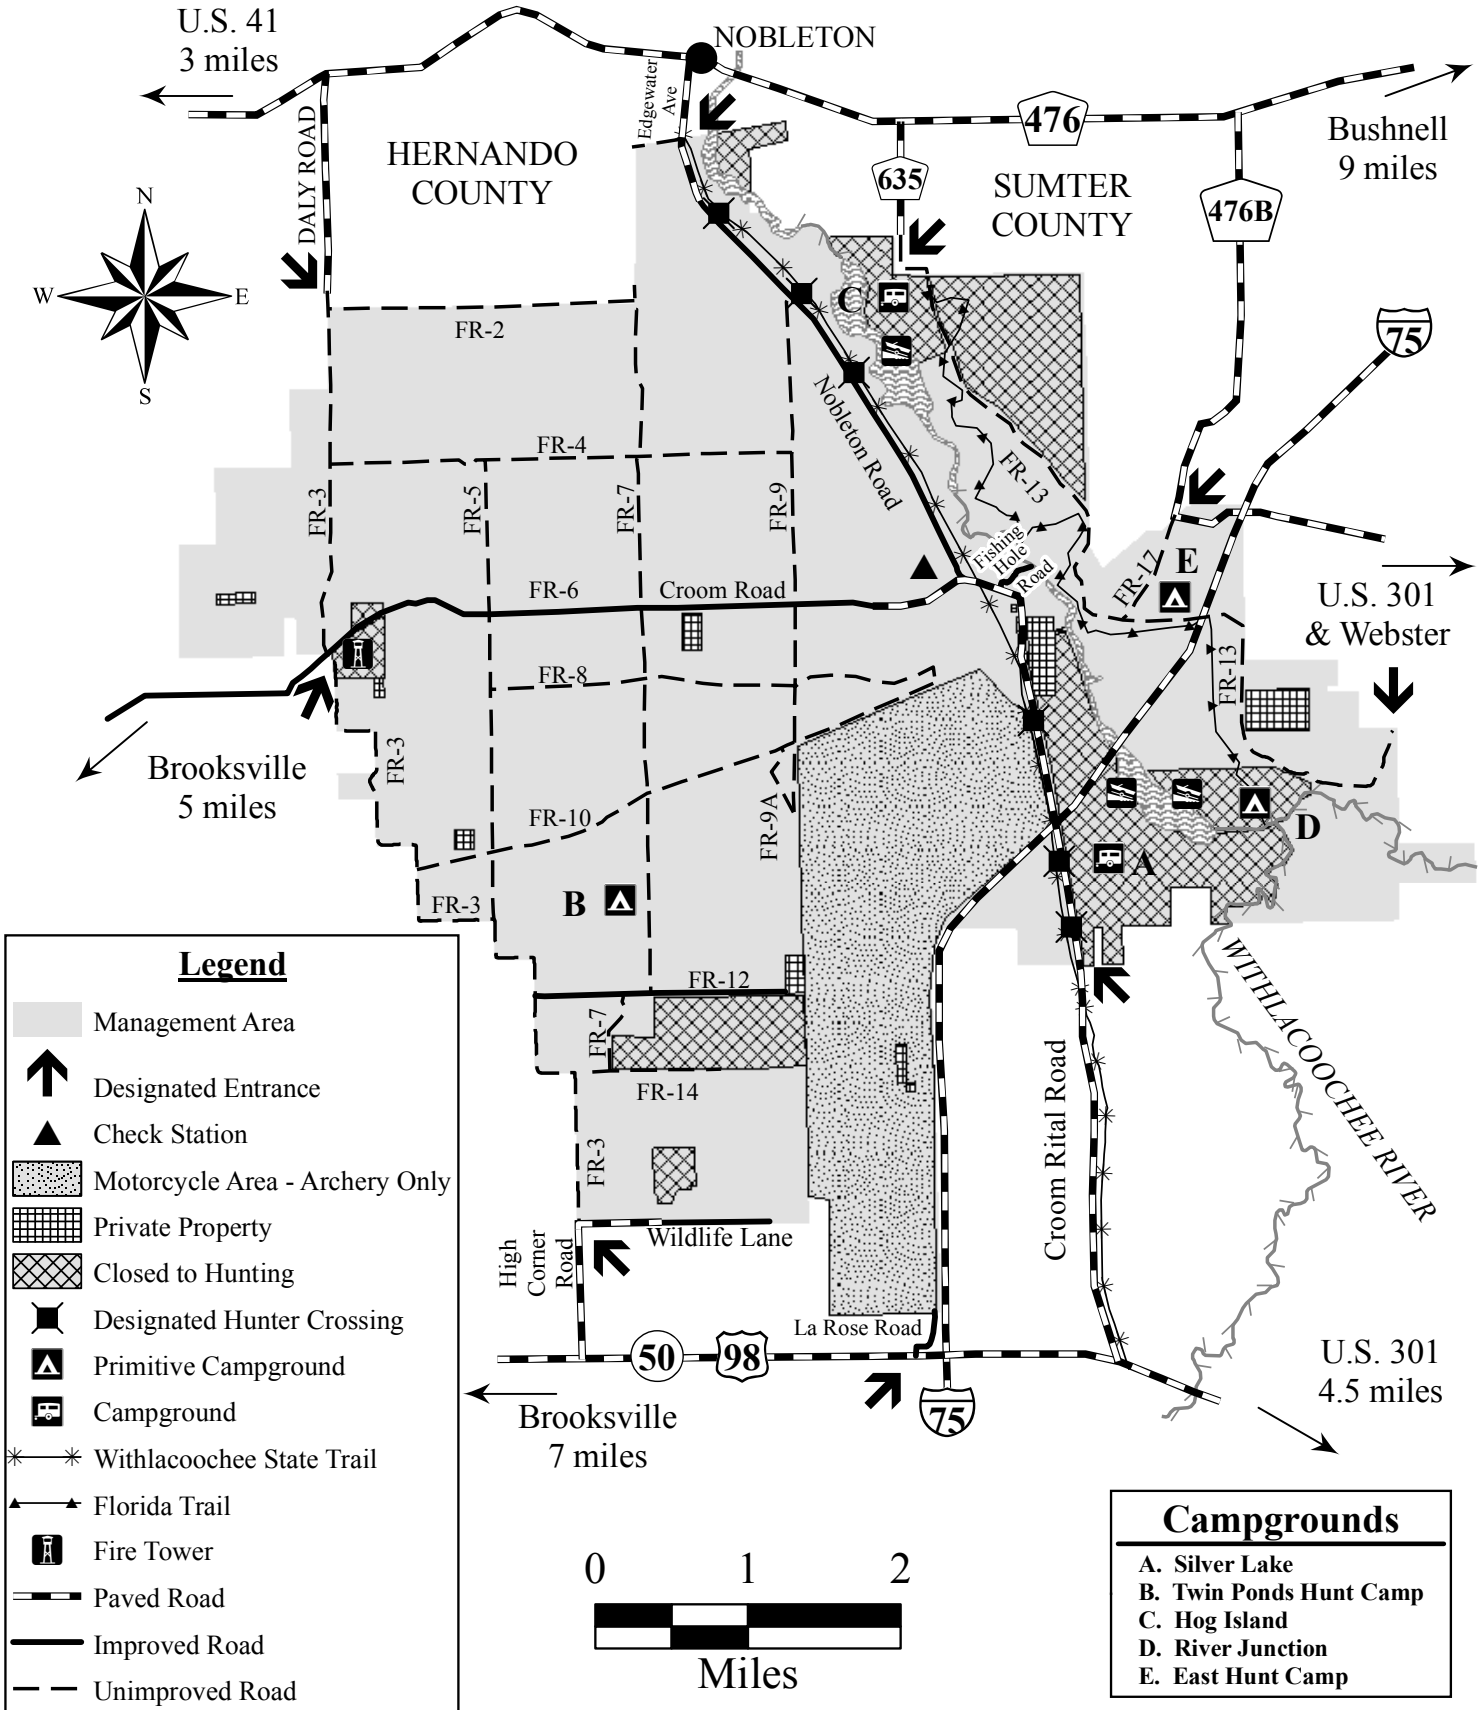

CROOM

WILDLIFE MANAGEMENT AREA

20,595 acres

Hernando and Sumter Counties

Legend

- Management Area
- Designated Entrance
- Check Station
- Motorcycle Area - Archery Only
- Private Property
- Closed to Hunting
- Designated Hunter Crossing
- Primitive Campground
- Campground
- Withlacoochee State Trail
- Florida Trail
- Fire Tower
- Paved Road
- Improved Road
- Unimproved Road

Campgrounds

- A. Silver Lake
- B. Twin Ponds Hunt Camp
- C. Hog Island
- D. River Junction
- E. East Hunt Camp