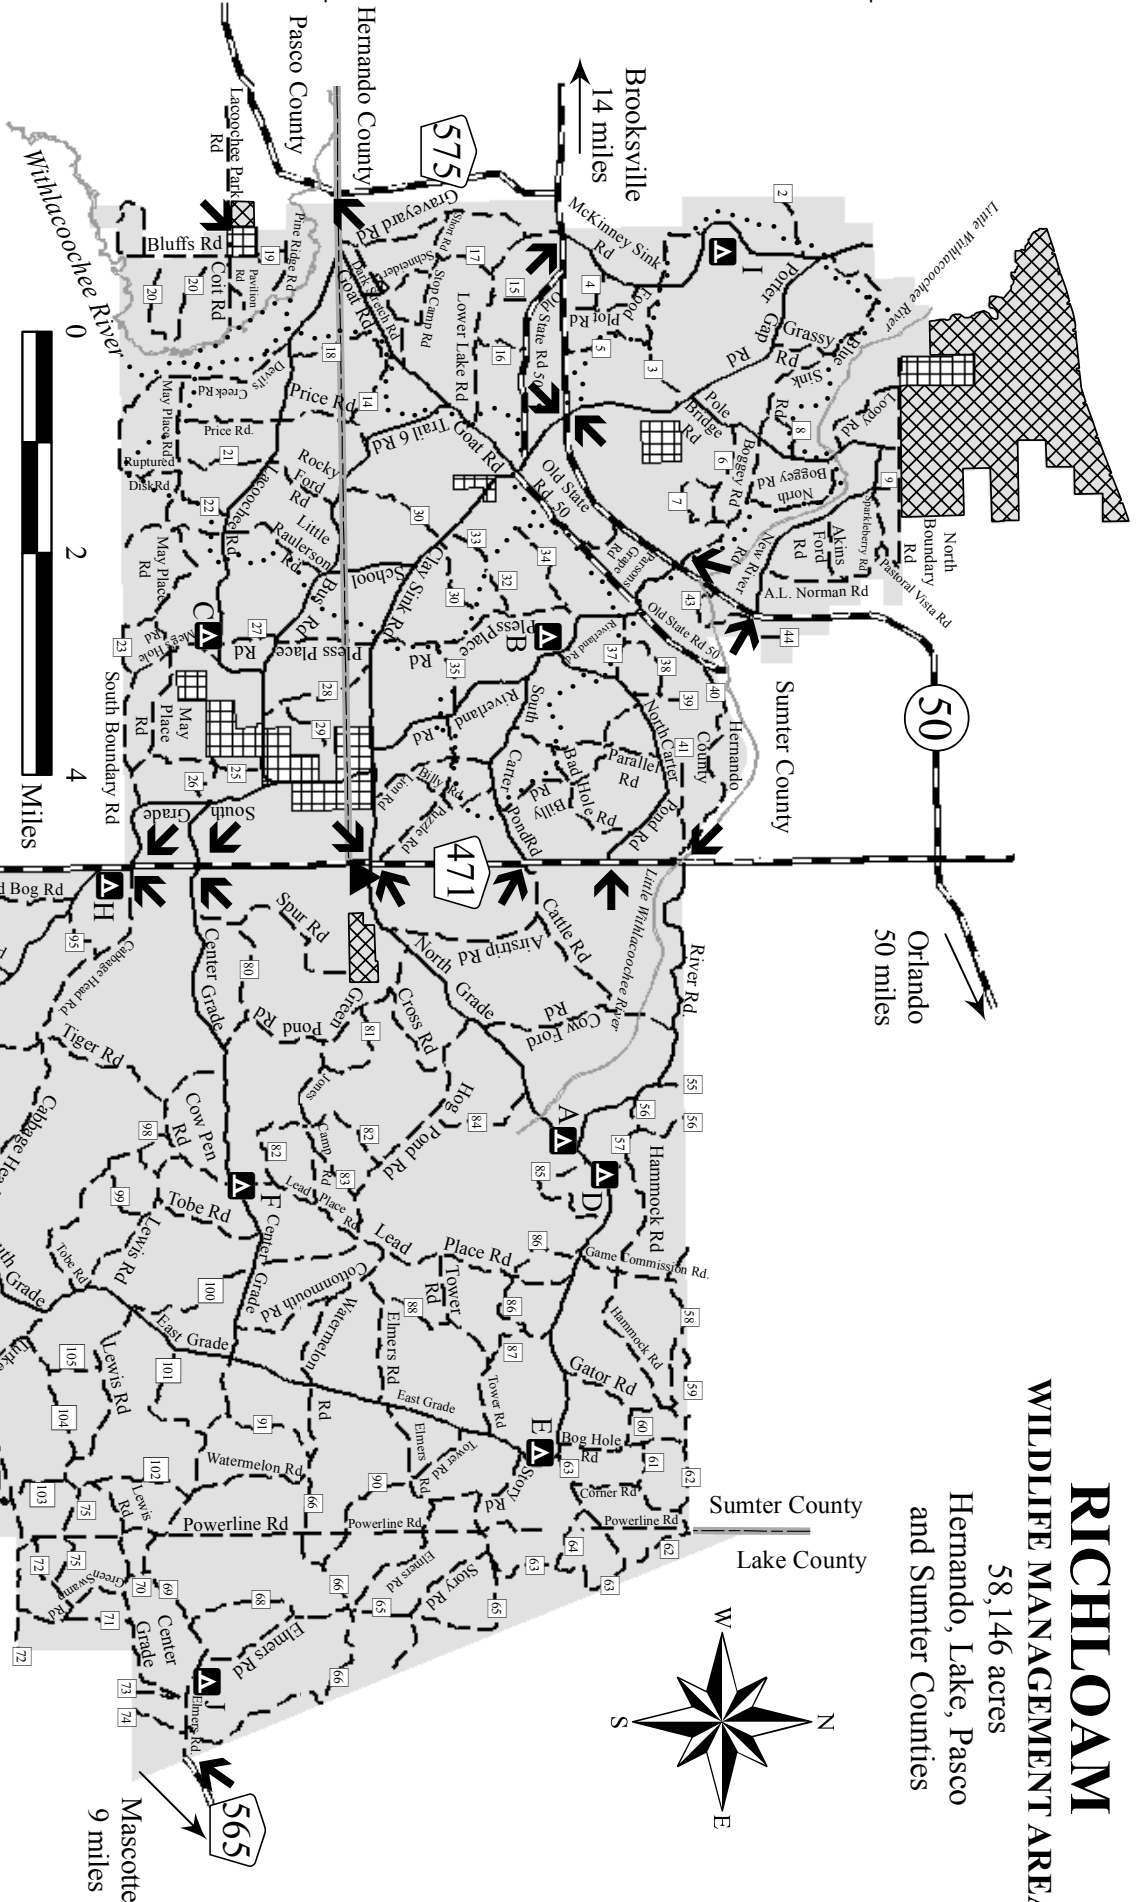

Legend

- Management Area
- Designated Entrance
- Check Station
- Private Property
- Closed to Hunting
- Primitive Campground
- Trail
- County Boundary
- Paved Road
- Improved Road
- Unimproved Road

- Campgrounds**
- A. Flag Ford Camp
 - B. Pless Place Camp
 - C. Mags Hole Camp
 - D. Cow Camp
 - E. East Tower Camp
 - F. Raulerson House Camp
 - G. Powder House Camp
 - H. South Loop Camp
 - I. McKinney Sink Camp
 - J. Bay Lake Camp

RICHL OAM

WILDLIFE MANAGEMENT AREA

58,146 acres
 Hernando, Lake, Pasco
 and Sumter Counties